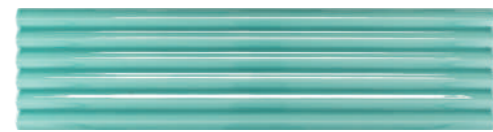

COVE

WAVES COVE COBALT 11,25X45

WAVES COVE COBALT 11,25X45
WAVES COVE SEAFOAM 11,25X45

WAVES COVE NUDE 11,25X45

Waves Cove White LB04

Waves Crest White LB04

Waves Circle White LB04

Waves Plain White LB02

Waves Cove Nude LB04

Waves Crest Nude LB04

Waves Circle Nude LB04

Waves Plain Nude LB02

Waves Cove Micro Chip LB04

Waves Crest Micro Chip LB04

Waves Circle Micro Chip LB04

Waves Plain Micro Chip LB02

Waves Cove Seafoam LB04

Waves Crest Seafoam LB04

Waves Circle Seafoam LB04

Waves Plain Seafoam LB02

Waves Cove Deep Sea LB04

Waves Crest Deep Sea LB04

Waves Circle Deep Sea LB04

Waves Plain Deep Sea LB02