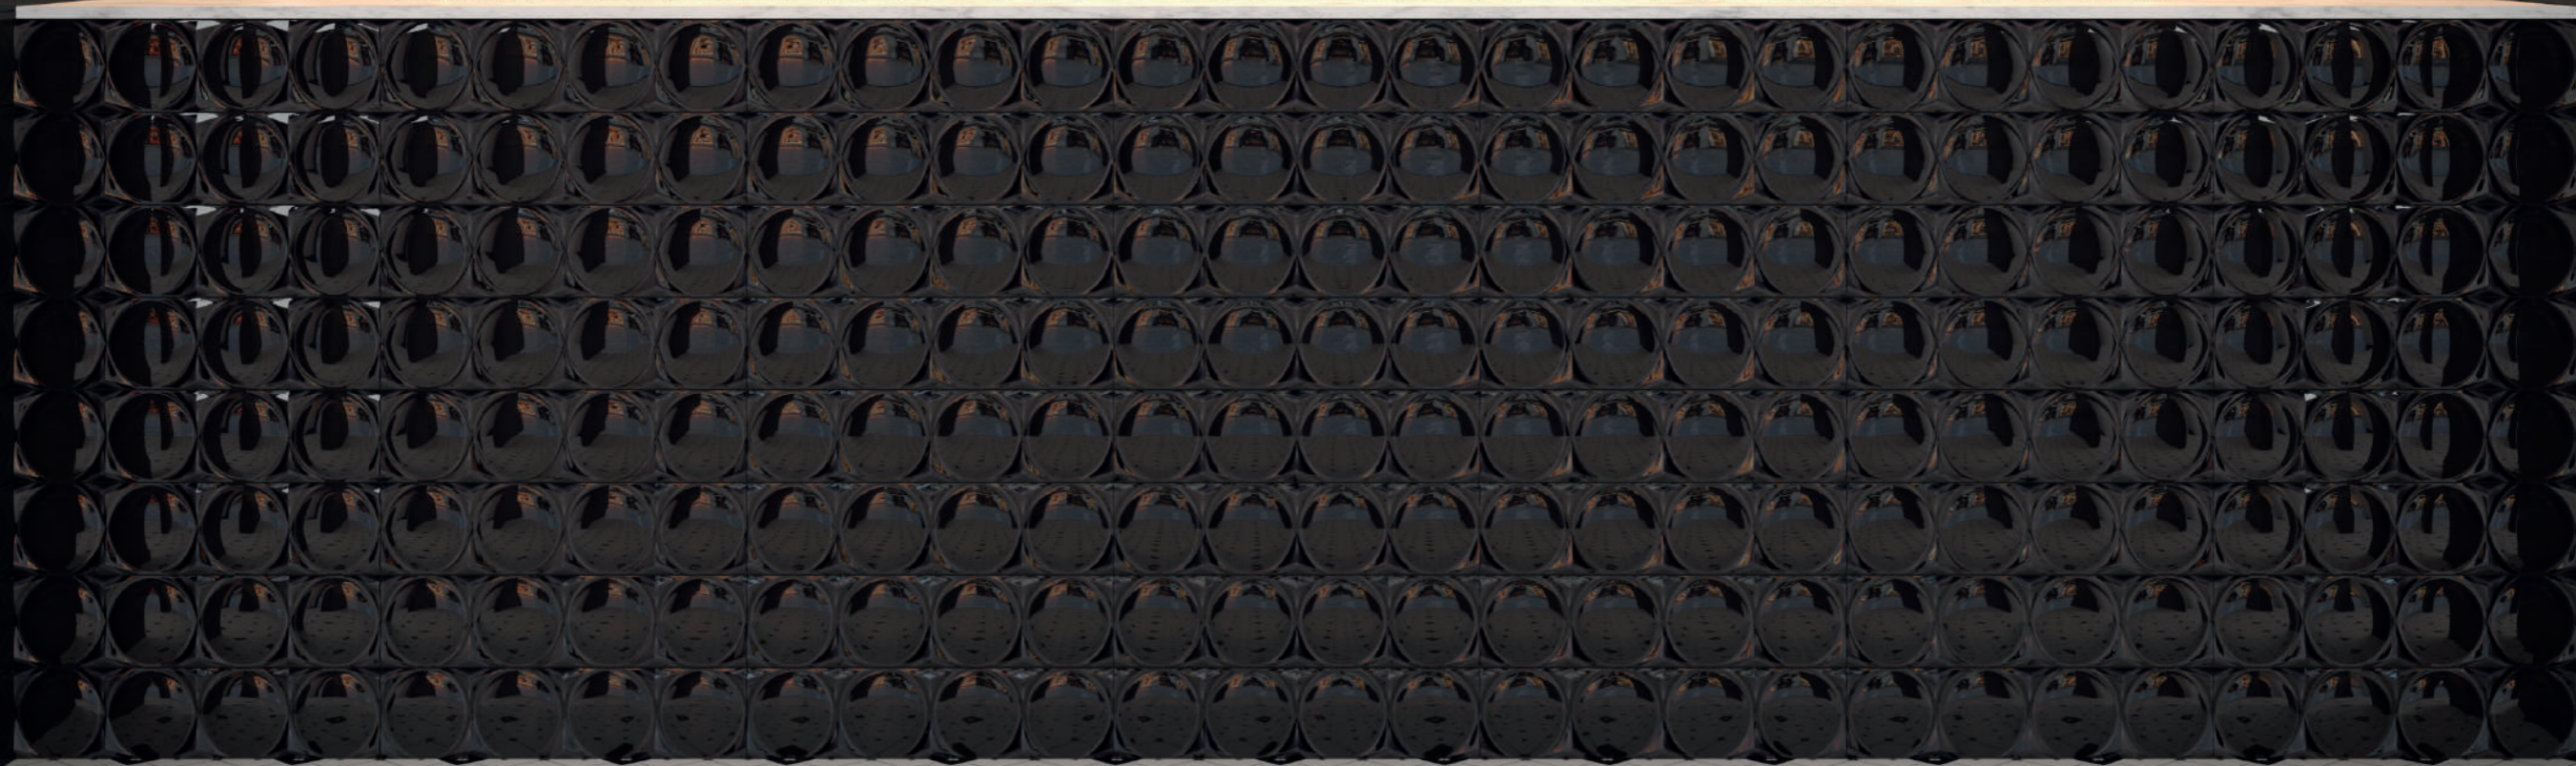

COVE

WAVES COVE COBALT 11,25X45

WAVES COVE COBALT 11,25X45
WAVES COVE SEAFOAM 11,25X45

WAVES COVE NUDE 11,25X45

Waves Cove White LB04

Waves Crest White LB04

Waves Circle White LB04

Waves Plain White LB02