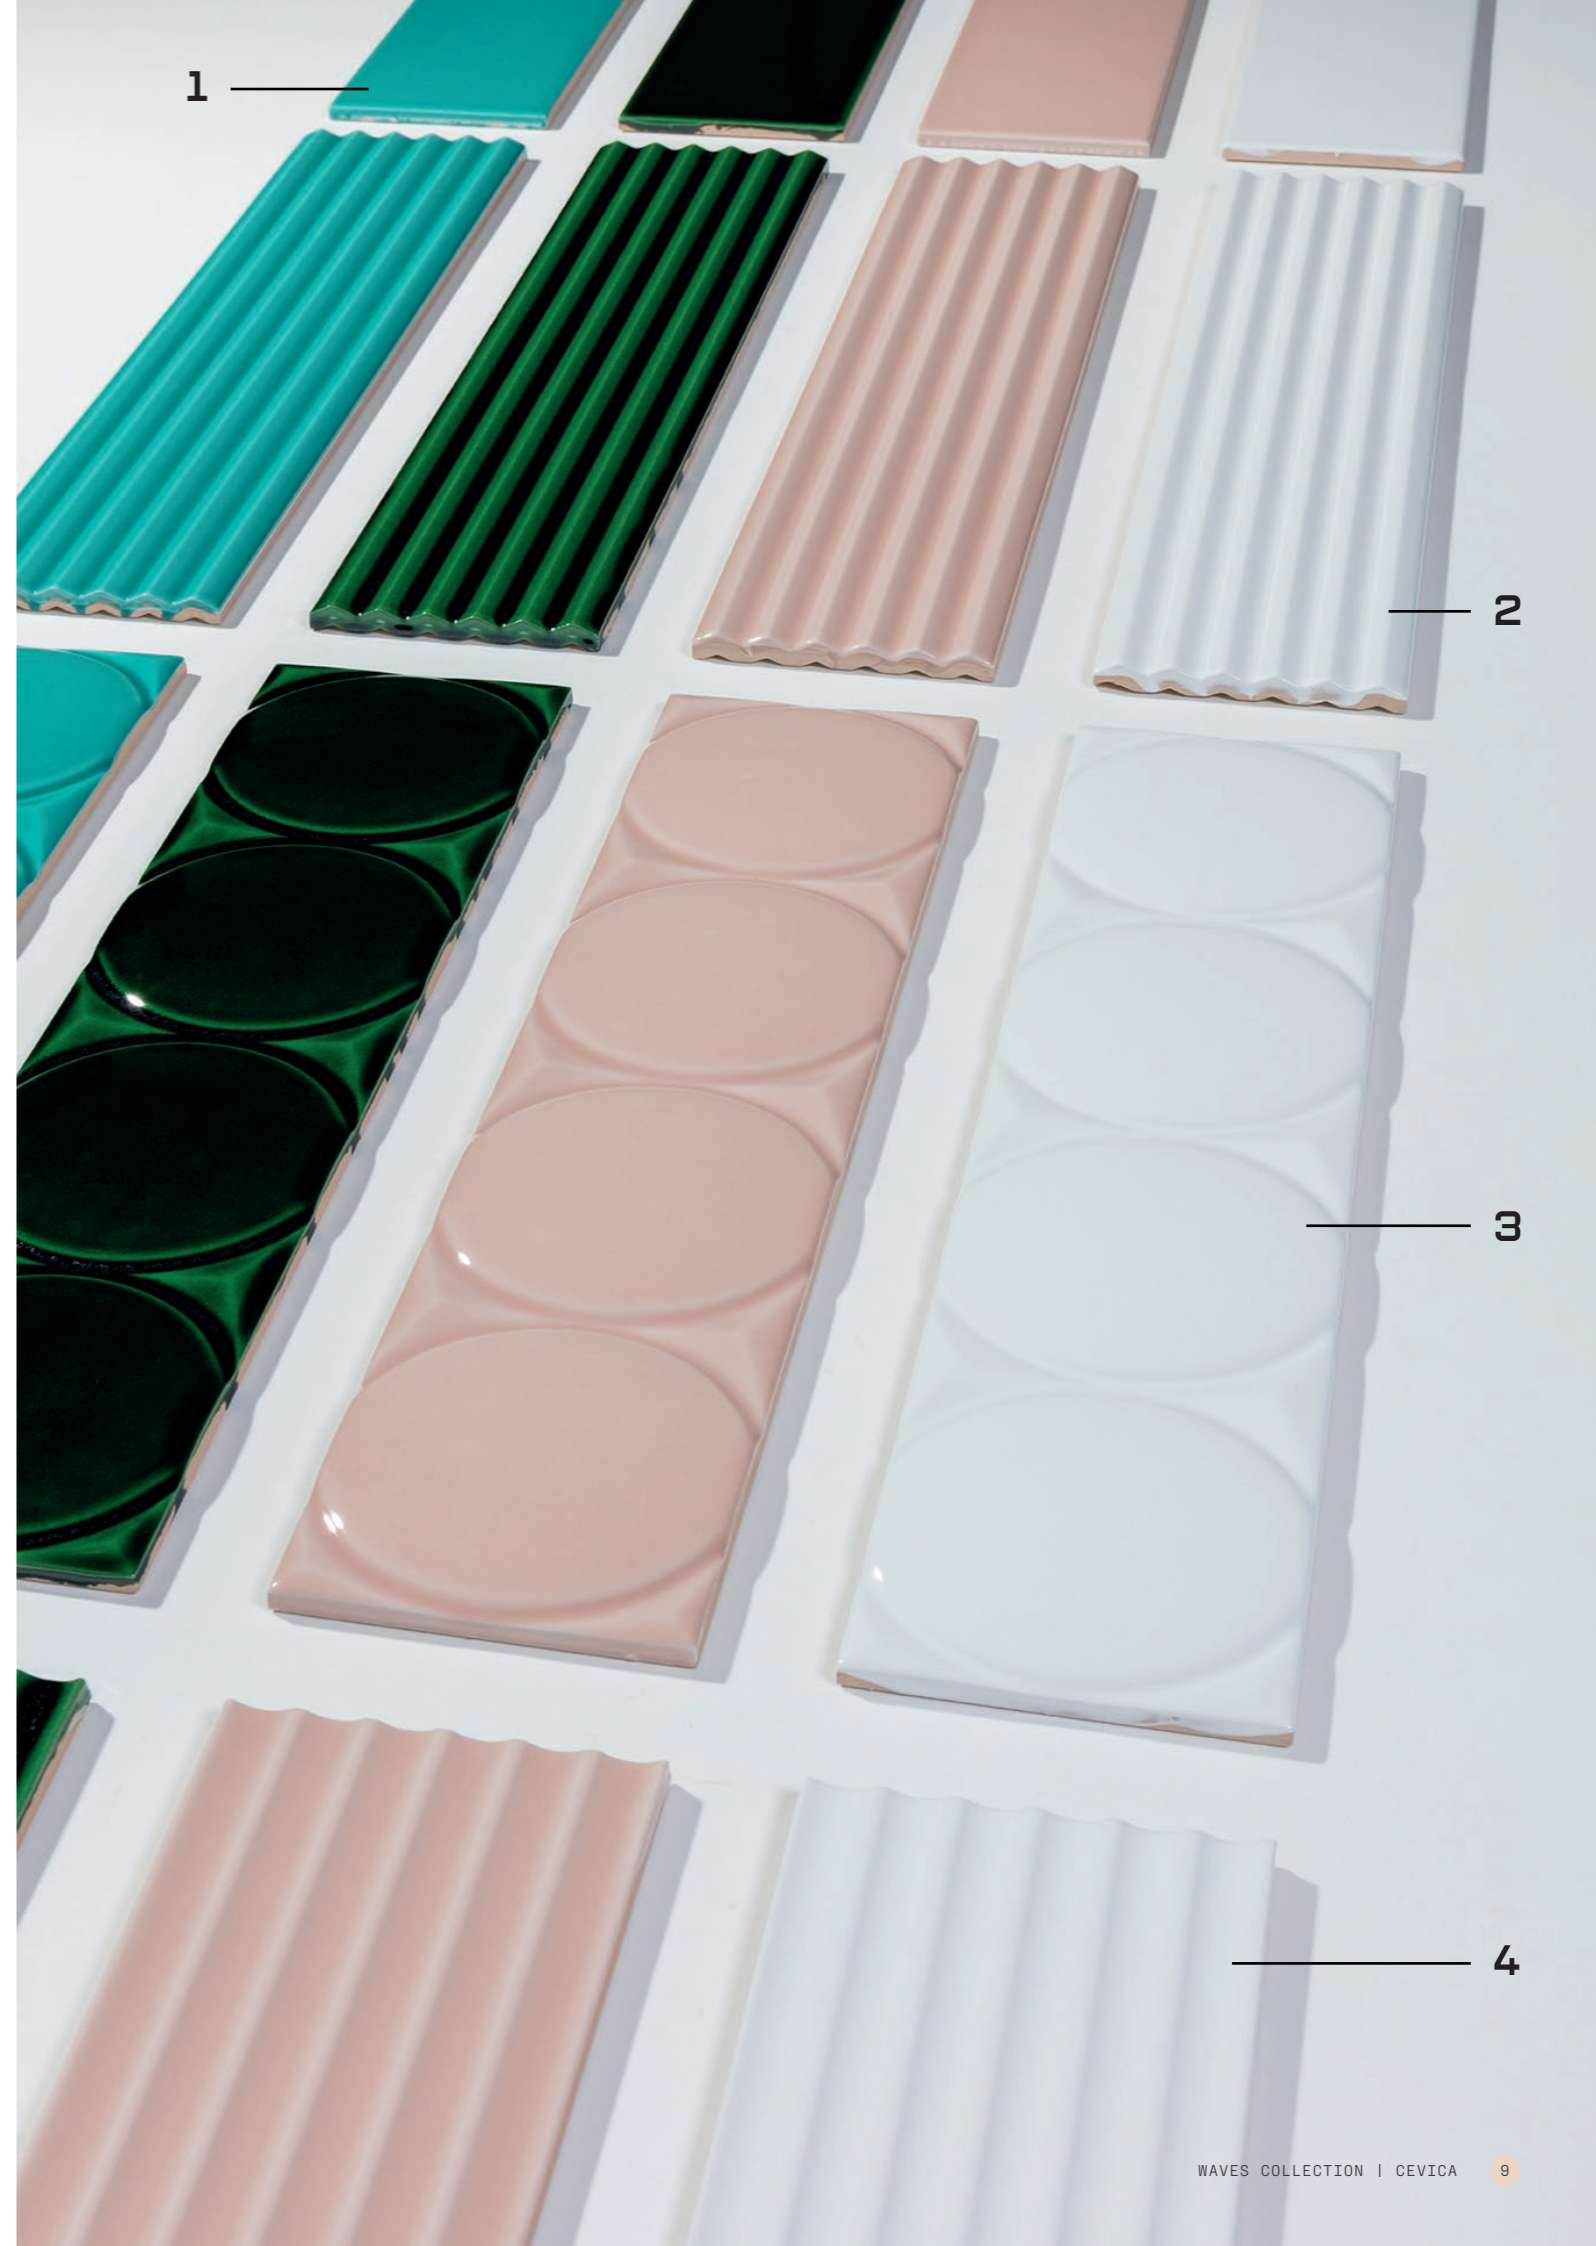

COMBINE PLAIN AND RELIEF TILES TO CREATE
AMAZING ROOMS!

WAVES COLLECTION | 11,25 X 45 X 0,8 / 4,5" X 18"

GAMA DE COLORES. COLOR PALETTE. GAMME DE COULEURS. FARBPALLETTE.

WHITE

NUDE

MICRO CHIP

SEAFOAM

DEEP SEA

COBALT

COPPER GREEN

PERISCOPE

WAVES COLLECTION | 11,25 X 45 X 0,8 / 4,5" X 18"

FORMATOS. FORMATS. FORMATS. FORMATE.

1. WAVES PLAIN

2. WAVES CREST

3. WAVES CIRCLES

4. WAVES COVE

PLAIN

WAVES PLAIN COPPER GREEN 11,25X45

CREST

WAVES CREST NUDE 11,25X45

WAVES CREST MICRO CHIP 11,25X45

WAVES CREST SEAFOAM 11,25X45

○○○○
CIRCLE

WAVES CIRCLE COPPER GREEN 11,25X45

WAVES CIRCLE DEEP SEA 11,25X45

WAVES CIRCLE WHITE 11,25X45
WAVES CREST WHITE 11,25X45

WAVES CIRCLE COPPER GREEN 11,25X45
WAVES PLAIN COPPER GREEN 11,25X45

WAVES CIRCLE PERISCOPE 11,25X45
WAVES PLAIN PERISCOPE 11,25X45