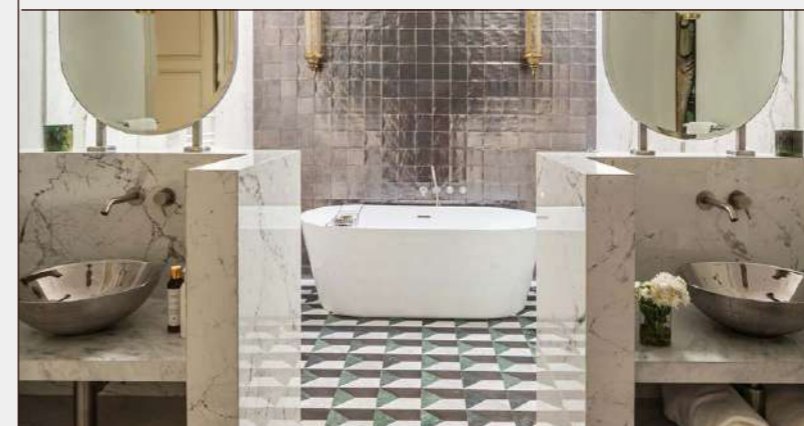

Hotel Pontresina | Custom tiles | Switzerland

Hotel Boutique Al Dall | Custom tiles | Marrakech
DESIGN: RECDI8 LIVING | PHOTO: MARCELA GRASSI