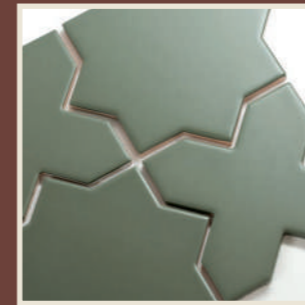

New York collection

Floor&Wall tiles | 2D singular tiles

Tamaños. Sizes 13,6x13,6x0,9 cm / 5.44"x5.44", 3,6x3,6x0,9 cm / 1.44"x1.44"

Acabados. Finishes mate / matt

Información técnica. Technical information suelo cerámico / floor tile, pasta blanca / white body, antideslizante / anti-slip