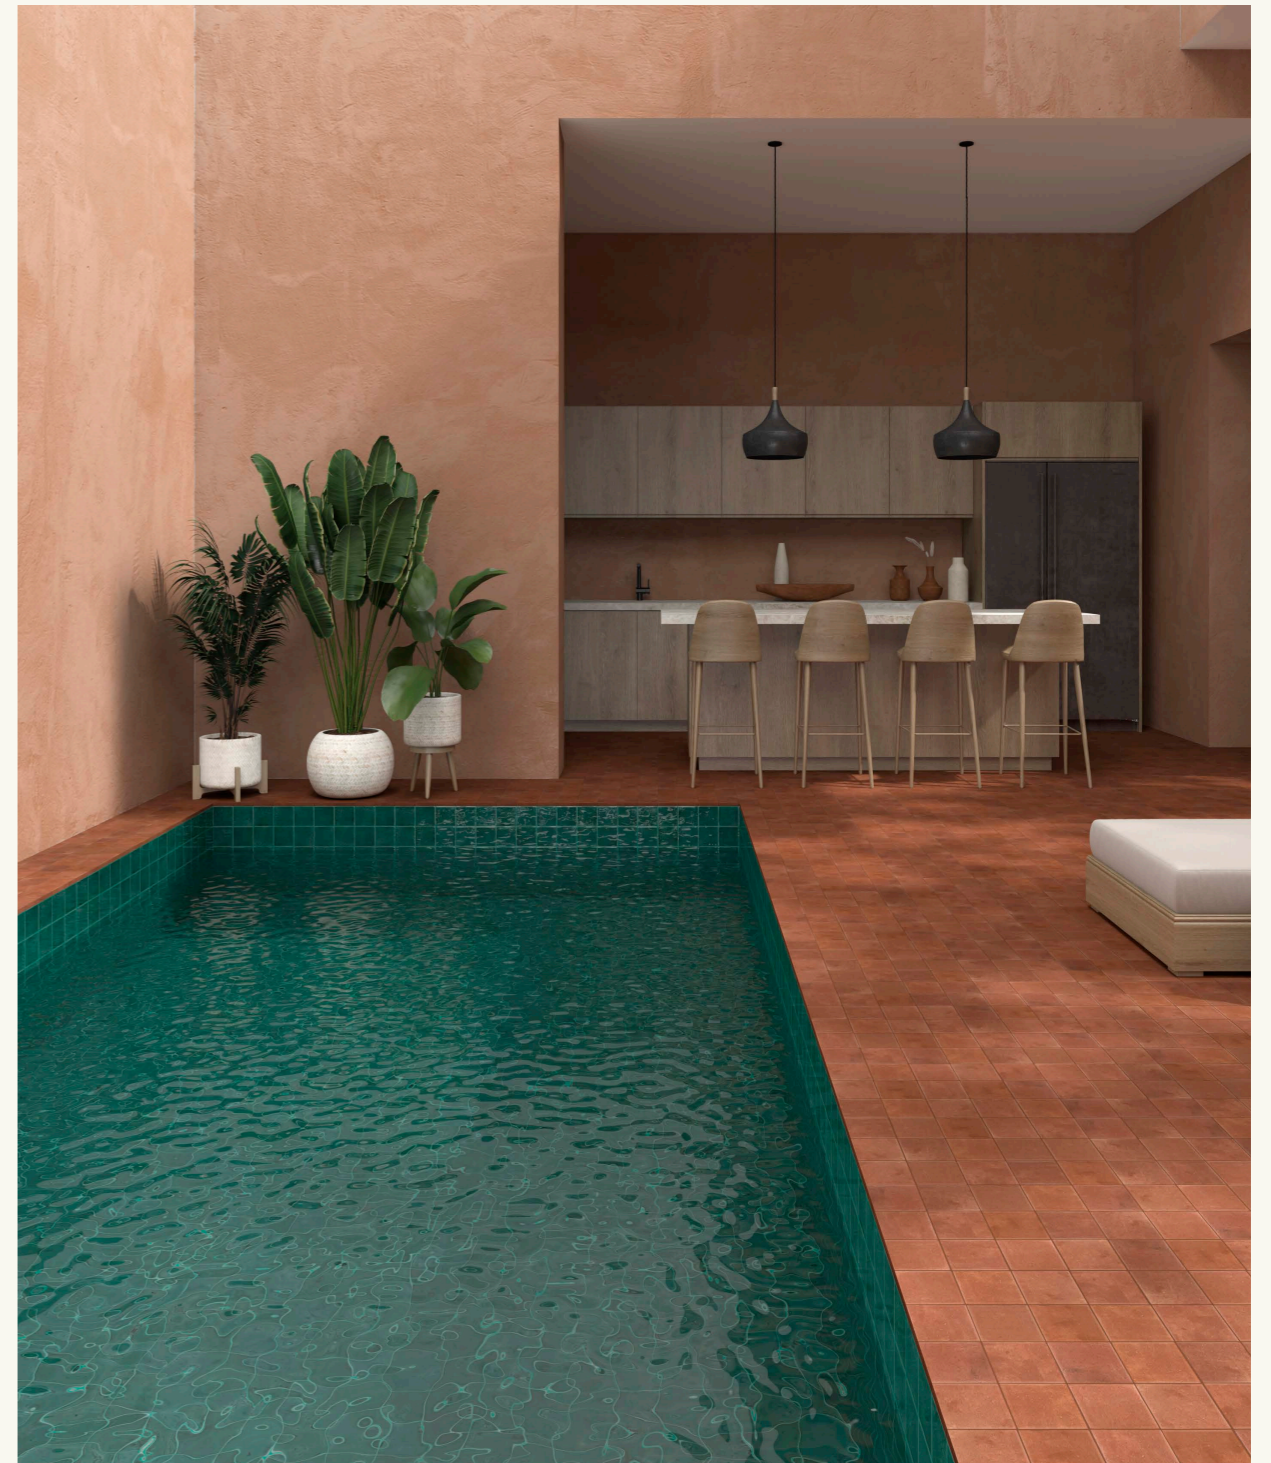

Adobe Turquesa Brillo | Adobe Cotto

/7