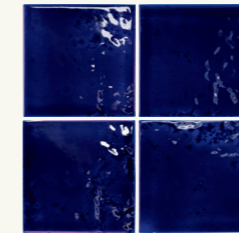

Adobe Cobalto Brillo
LB64