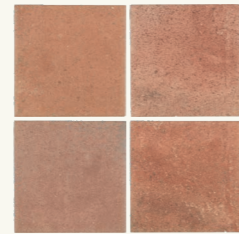

The new Adobe 10.2x10.2 cm collection combines tradition with contemporary design. It features four matte tones in R10B anti-slip finish, along with five glossy colors that add decorative contrast. Its design balances the authenticity of rustic charm with the elegance of glaze, creating versatile compositions.

/5

Adobe Tierra

Adobe Hueso Brillo | Adobe Crema | Adobe Basalto

/6

Adobe Turquesa Brillo | Adobe Cotto

/7

Adobe collection

Adobe Collection 10,2x10,2x0,8 cm | 4.08"x4.08"

Colores y acabados. Colours & finishes

Adobe Crema
LB63

Adobe Cotto
LB63

Adobe Tierra
LB63

Adobe Basalto
LB63

Floor&Wall tiles | Our Selection tiles

Adobe Collection 10,2x10,2x0,8 cm | 4.08"x4.08"

Colores y acabados. Colours & finishes