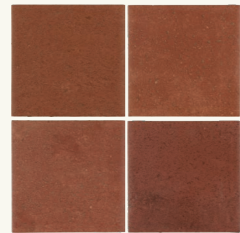

The new Adobe 10.2x10.2 cm collection combines tradition with contemporary design. It features four matte tones in R10B anti-slip finish, along with five glossy colors that add decorative contrast. Its design balances the authenticity of rustic charm with the elegance of glaze, creating versatile compositions.

/5

Adobe Tierra

Adobe Hueso Brillo | Adobe Crema | Adobe Basalto

/6

Adobe Turquesa Brillo | Adobe Cotto

/7

Adobe collection

Adobe Collection 10,2x10,2x0,8 cm | 4.08"x4.08"

Colores y acabados. Colours & finishes

Adobe Crema
LB63

Adobe Cotto
LB63

Adobe Tierra
LB63

Adobe Basalto
LB63

Floor&Wall tiles | Our Selection tiles

Adobe Collection 10,2x10,2x0,8 cm | 4.08"x4.08"

Colores y acabados. Colours & finishes