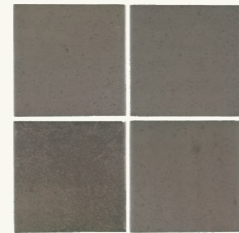

The new Adobe 10.2x10.2 cm collection combines tradition with contemporary design. It features four matte tones in R10B anti-slip finish, along with five glossy colors that add decorative contrast. Its design balances the authenticity of rustic charm with the elegance of glaze, creating versatile compositions.

/5

Adobe Tierra

Adobe Hueso Brillo | Adobe Crema | Adobe Basalto

/6

Adobe Turquesa Brillo | Adobe Cotto

/7

Adobe collection

Adobe Collection 10,2x10,2x0,8 cm | 4.08"x4.08"

Colores y acabados. Colours & finishes

Adobe Crema
LB63

Adobe Cotto
LB63

Adobe Tierra
LB63

Adobe Basalto
LB63

Floor&Wall tiles | Our Selection tiles

Adobe Collection 10,2x10,2x0,8 cm | 4.08"x4.08"

Colores y acabados. Colours & finishes

Adobe Hueso Brillo
LB63

Adobe Cobalto Brillo
LB64

Adobe Naranja Brillo
LB64

Adobe Verde Brillo
LB64

Adobe Turquesa Brillo
LB64

Embalaje. Packing	PZ	KG	M ²		
base mate 10,2x10,2 4.08"x4.08"	84	17,96	0,874	81	70,794
base brillo 10,2x10,2 4.08"x4.08"	84	18,88	0,874	81	70,794