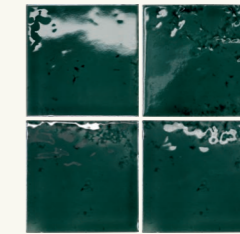

The new Adobe 10.2x10.2 cm collection combines tradition with contemporary design. It features four matte tones in R10B anti-slip finish, along with five glossy colors that add decorative contrast. Its design balances the authenticity of rustic charm with the elegance of glaze, creating versatile compositions.

Adobe Hueso Brillo
LB63

Adobe Cobalto Brillo
LB64

Adobe Naranja Brillo
LB64

Adobe Verde Brillo
LB64

Adobe Turquesa Brillo
LB64

Embalaje. Packing	PZ	KG	M ²		
base mate 10,2x10,2 4.08"x4.08"	84	17,96	0,874	81	70,794
base brillo 10,2x10,2 4.08"x4.08"	84	18,88	0,874	81	70,794