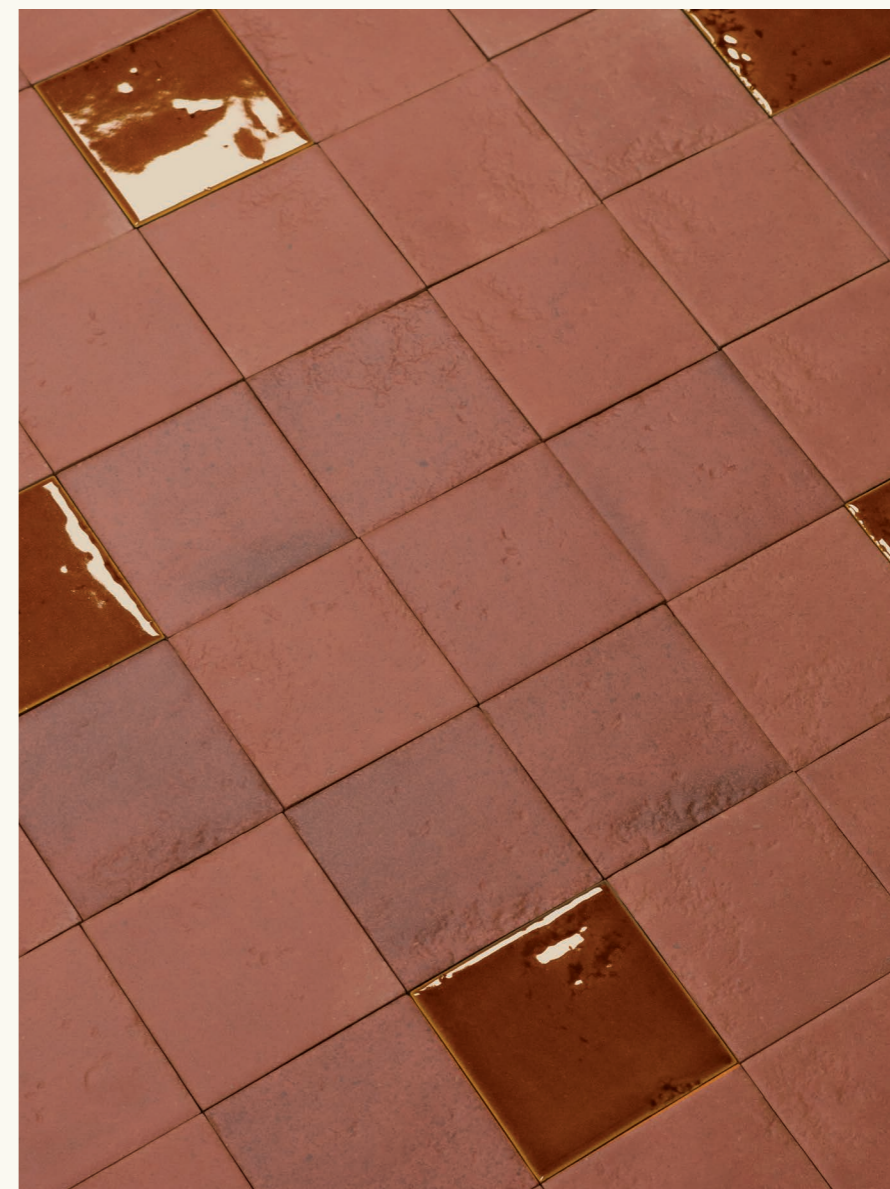

ADOBE

COLLECTION

Floor&Wall tiles | Our Selection tiles

10,2x10,2 cm

cevica®
the tile atelier

Floor&Wall tiles | Our Selection tiles

Adobe Cotto | Adobe Naranja Brillo

cevica.
the tile atelier