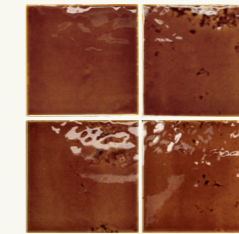

The new Adobe 10.2x10.2 cm collection combines tradition with contemporary design. It features four matte tones in R10B anti-slip finish, along with five glossy colors that add decorative contrast. Its design balances the authenticity of rustic charm with the elegance of glaze, creating versatile compositions.

/5

Adobe Tierra

Adobe Hueso Brillo | Adobe Crema | Adobe Basalto

/6

Adobe Turquesa Brillo | Adobe Cotto

/7

Adobe collection

Adobe Collection 10,2x10,2x0,8 cm | 4.08"x4.08"

Colores y acabados. Colours & finishes

Adobe Crema
LB63

Adobe Cotto
LB63

Adobe Tierra
LB63

Adobe Basalto
LB63

Floor&Wall tiles | Our Selection tiles

Adobe Collection 10,2x10,2x0,8 cm | 4.08"x4.08"

Colores y acabados. Colours & finishes

Adobe Hueso Brillo
LB63

Adobe Cobalto Brillo
LB64

Adobe Naranja Brillo
LB64

Adobe Verde Brillo
LB64

Adobe Turquesa Brillo
LB64

Embalaje. Packing	PZ	KG	M ²		
base mate 10,2x10,2 4.08"x4.08"	84	17,96	0,874	81	70,794
base brillo 10,2x10,2 4.08"x4.08"	84	18,88	0,874	81	70,794