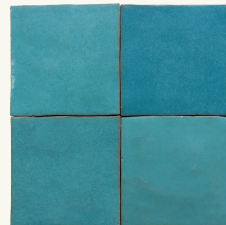

verde botella

gris claro

gris oscuro

negro

Acabados. Finishes

brillo
shiny

Información técnica. Technical information

pasta roja
red body

Zelij Collection captures the essence of this unique technique, which is characterized for the design of its particular relief and its vibrant color palette.

Wall tiles | Standard tiles

/ 4

Zelij Burdeos 5x20 cm

Colores y acabados. Colours & finishes

10x10x1 cm | 4"x4"

Blanco
CEM10

Hueso
CEM10

Amarillo
CEM10

Miel
CEM10

Rosa
CEM10

Burdeos
CEM10

Lila
CEM10

Azul Cobalto
CEM10

Azul Cielo
CEM10

/5

Wall tiles | Standard tiles

Colores y acabados. Colours & finishes

10x10x1 cm | 4"x4"

Verde Claro
CEM10