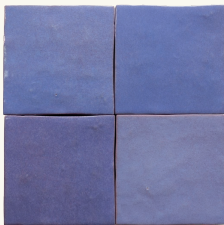

Zelij Collection captures the essence of this unique technique, which is characterized for the design of its particular relief and its vibrant color palette.

Wall tiles | Standard tiles

/ 4

Zelij Burdeos 5x20 cm

Colores y acabados. Colours & finishes

10x10x1 cm | 4"x4"

Blanco
CEM10

Hueso
CEM10

Amarillo
CEM10

Miel
CEM10

Rosa
CEM10

Burdeos
CEM10

Lila
CEM10

Azul Cobalto
CEM10

Azul Cielo
CEM10

/5

Wall tiles | Standard tiles

Colores y acabados. Colours & finishes

10x10x1 cm | 4"x4"

Verde Claro
CEM10

Verde Hierba
CEM10

Verde Botella
CEM10

Gris Claro
CEM10

Gris Oscuro
CEM10

Negro
CEM10

/6

Decorados. Decors

10x10x0,9 cm | 4"x4"