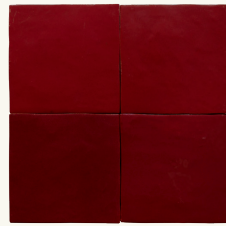

Zelij Collection captures the essence of this unique technique, which is characterized for the design of its particular relief and its vibrant color palette.

Wall tiles | Standard tiles

/ 4

Zelij Burdeos 5x20 cm

Colores y acabados. Colours & finishes

10x10x1 cm | 4"x4"

Blanco
CEM10

Hueso
CEM10

Amarillo
CEM10

Miel
CEM10

Rosa
CEM10

Burdeos
CEM10

Lila
CEM10

Azul Cobalto
CEM10

Azul Cielo
CEM10

/5

Wall tiles | Standard tiles

Colores y acabados. Colours & finishes

10x10x1 cm | 4"x4"

Verde Claro
CEM10

Verde Hierba
CEM10

Verde Botella
CEM10

Gris Claro
CEM10

Gris Oscuro
CEM10

Negro
CEM10

/6

Decorados. Decors

10x10x0,9 cm | 4"x4"