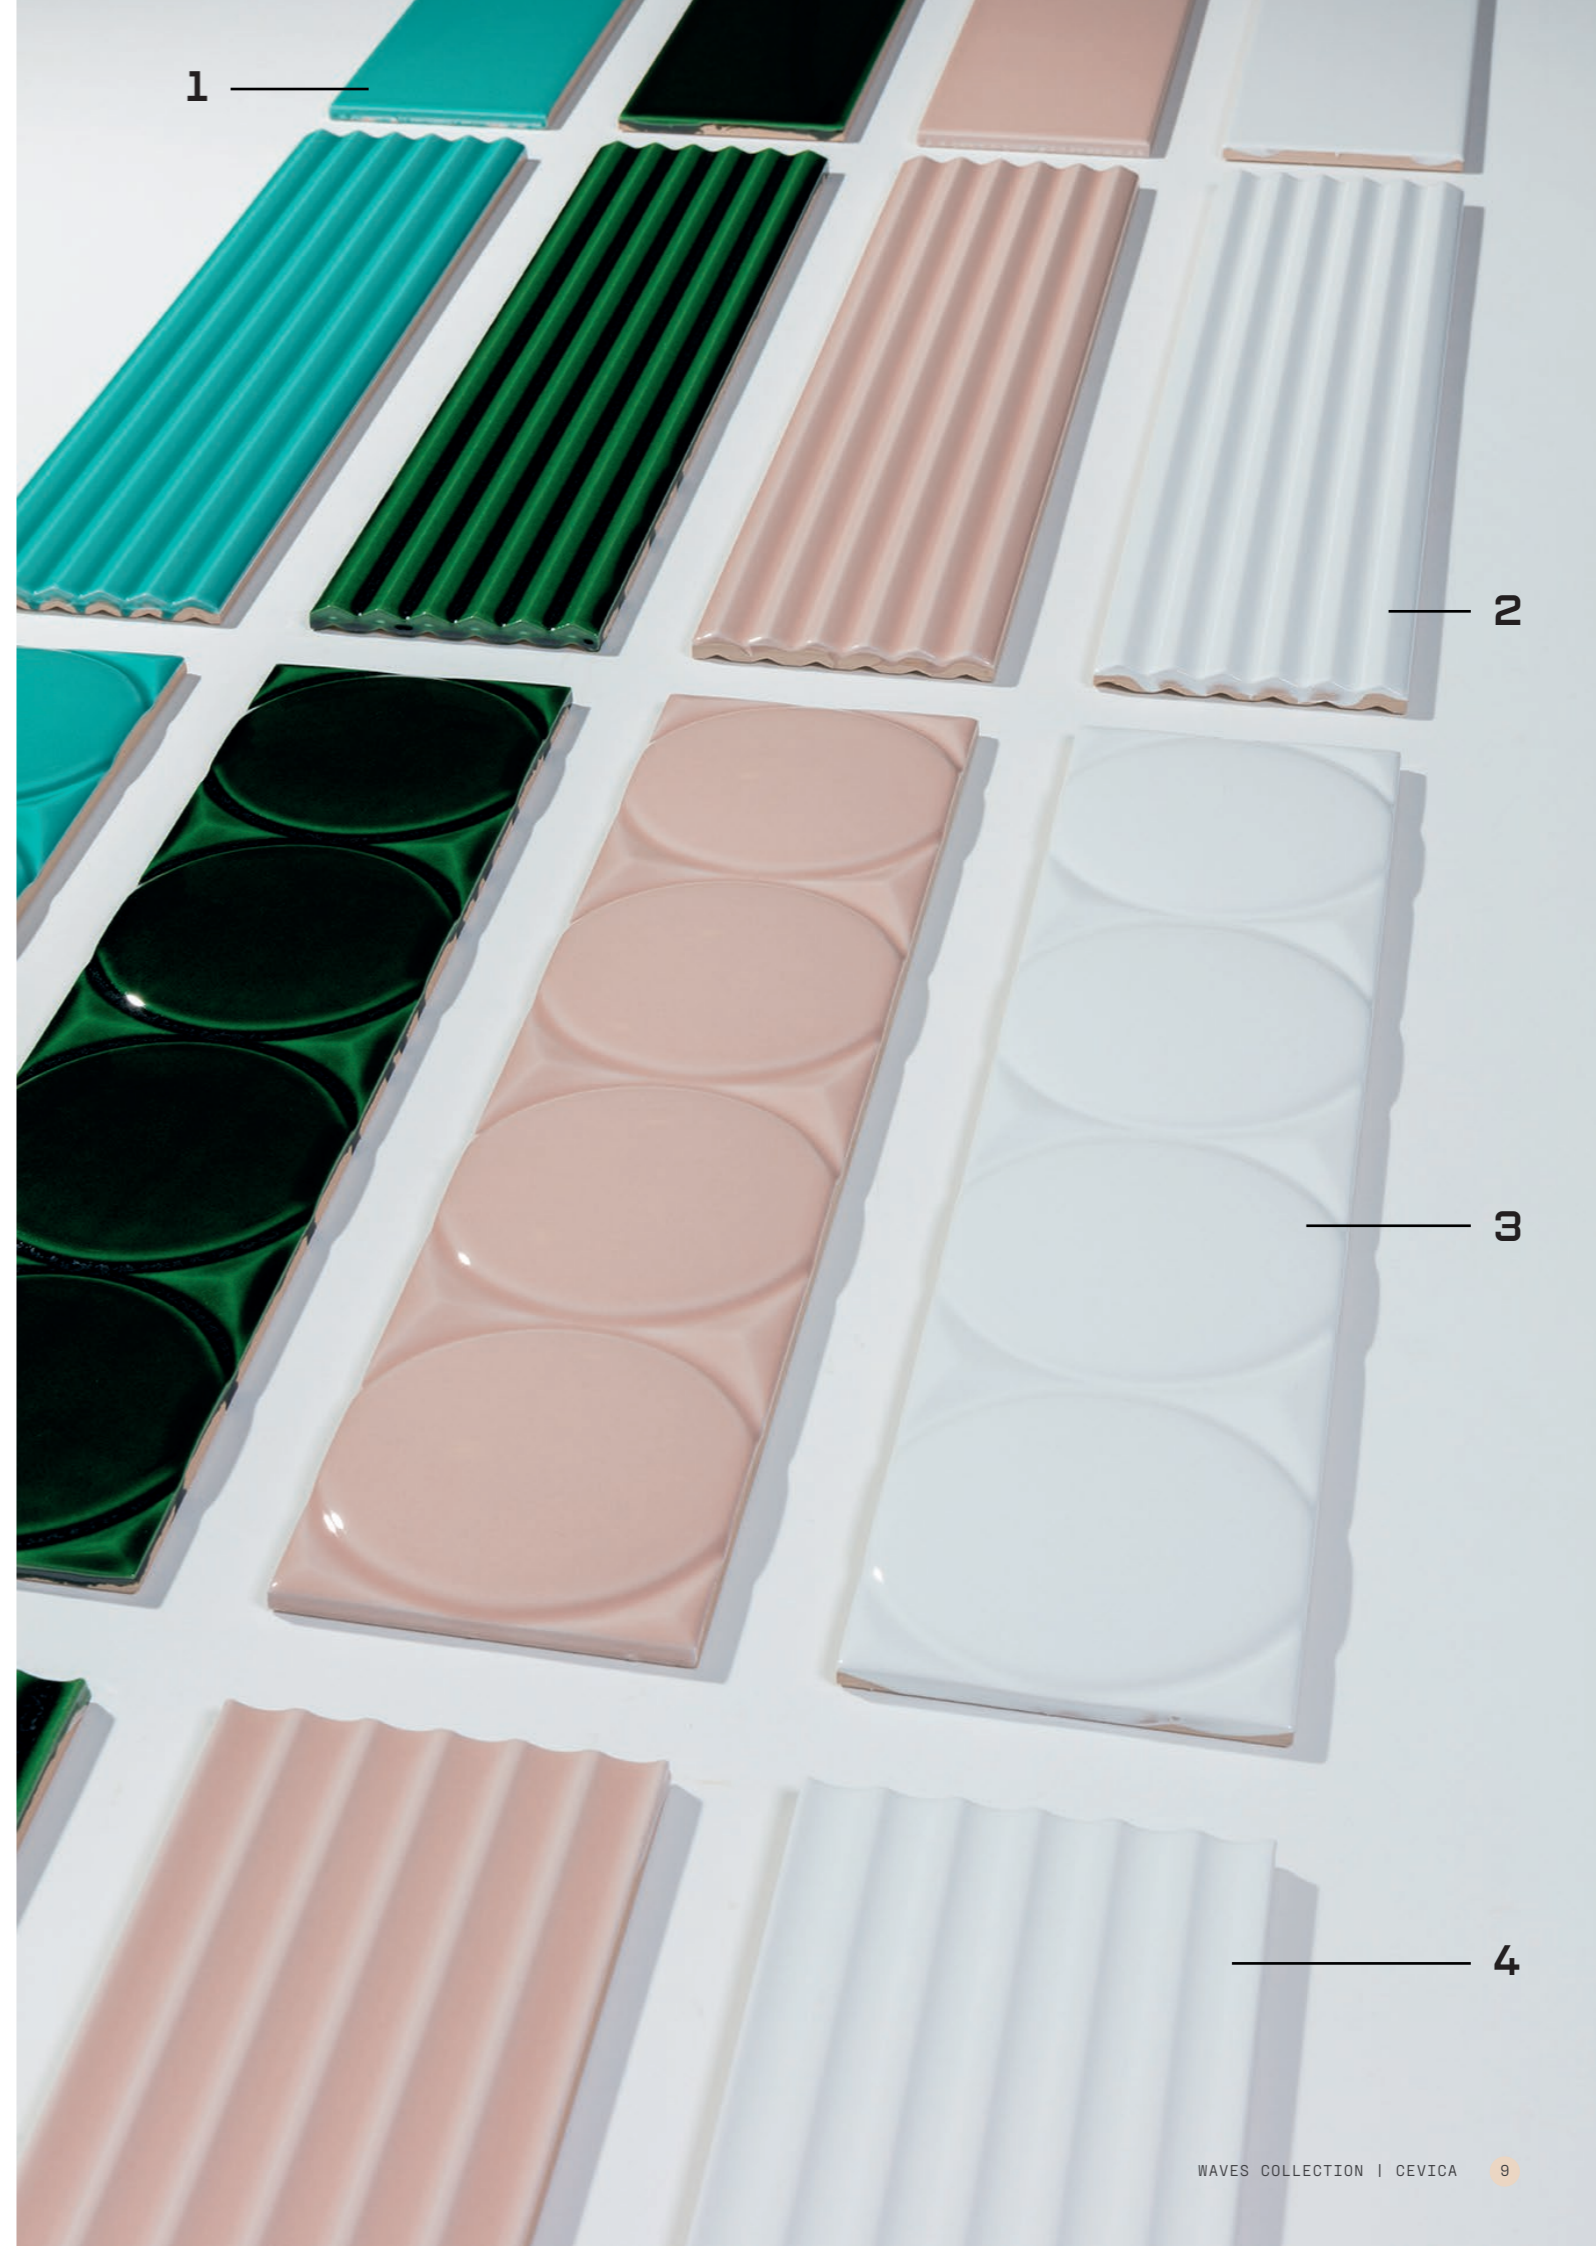

**WAVES COLLECTION** | 11,25 X 45 X 0,8 / 4,5" X 18"

FORMATOS. FORMATS. FORMATS. FORMATE.

---

1. WAVES PLAIN

2. WAVES CREST

3. WAVES CIRCLES

4. WAVES COVE

PLAIN

WAVES PLAIN COPPER GREEN 11,25X45

CREST

WAVES CREST NUDE 11,25X45

WAVES CREST MICRO CHIP 11,25X45

WAVES CREST SEAFOAM 11,25X45

○○○○  
CIRCLE

WAVES CIRCLE COPPER GREEN 11,25X45

WAVES CIRCLE DEEP SEA 11,25X45

WAVES CIRCLE WHITE 11,25X45  
WAVES CREST WHITE 11,25X45

WAVES CIRCLE COPPER GREEN 11,25X45  
WAVES PLAIN COPPER GREEN 11,25X45

WAVES CIRCLE PERISCOPE 11,25X45  
WAVES PLAIN PERISCOPE 11,25X45

COVE

WAVES COVE COBALT 11,25X45