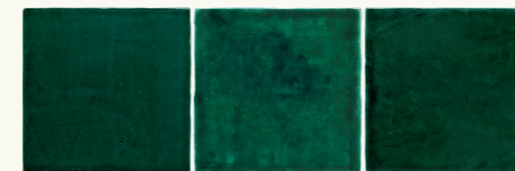

Tile Crafts Collection

15x15x0,9 cm | 6"x6"

Colores y acabados. Colours & finishes

Tile Crafts Off White
CEM09

Tile Crafts Beige
CEM09

Tile Crafts Cotto
CEM09

Tile Crafts Sage
CEM09

Tile Crafts Teal
CEM12