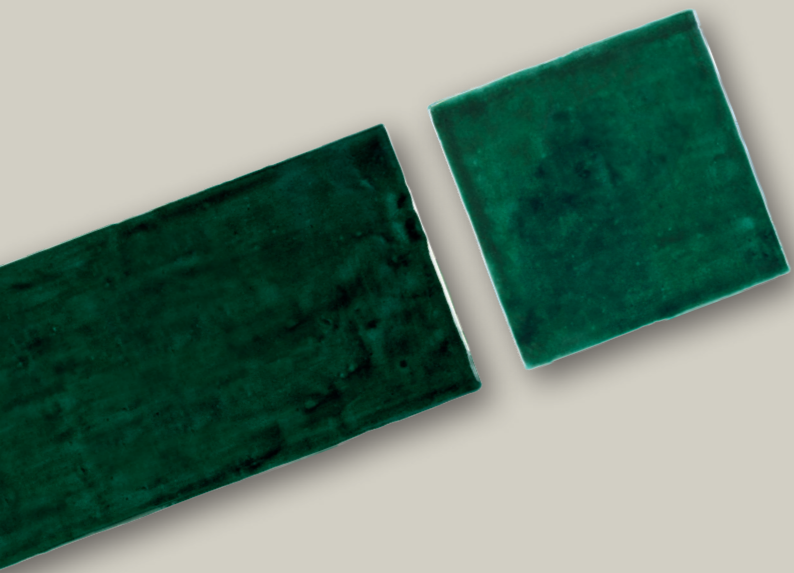

TILE CRAFTS

COLLECTION

Handmade style

Wall tiles | Our Selection tiles

7,5x15 cm | 15x15 cm | 15x30 cm

cevica®
the tile atelier

Handmade style

Tile Crafts es un sistema modular de azulejos rústicos construido en torno a tres formatos versátiles que amplían las posibilidades de diseño y generan ritmos visuales dinámicos. Nacida de la esencia de The Tile Atelier —la filosofía creativa de Cevica— esta colección rinde homenaje a la belleza de la imperfección y a la maestría de la tradición cerámica.

Tile Crafts is a modular system of rustic tiles based on three combinable formats that multiply design options and visual rhythms. Born from the soul of The Tile Atelier—our creative philosophy at Cevica—this collection celebrates the beauty of imperfection and the mastery of ceramic tradition. With a distinctive handmade style, Tile Crafts allows you to create a wide variety of patterns with just a few formats, turning every wall into a fully bespoke composition. It is where modular precision meets the warmth of craftsmanship, giving you the tools to design spaces with a unique, artisanal character.

Información técnica. Technical information

pasta blanca
white body

relieve
relief

borde irregular
irregular edge

destonificado
shade variation

cevica®
the tile atelier

Tile Crafts Off White 7,5x15 cm | Tile Crafts Teal 7,5x15 cm | Adobe crema 10,2x10,2 cm