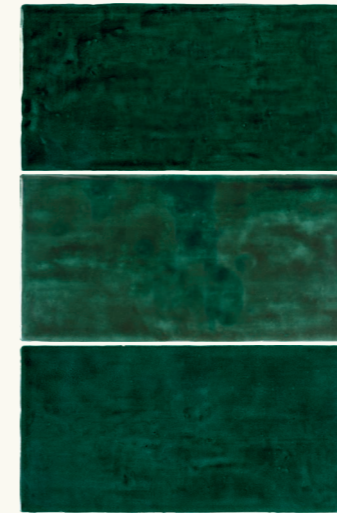

Tile Crafts Beige
CEM09

Tile Crafts Cotto
CEM09

Tile Crafts Sage
CEM09

/ 10

Wall tiles | Our Selection tiles

Tile Crafts Collection

15x30x0,9 cm | 6"x12"

Colores y acabados. Colours & finishes