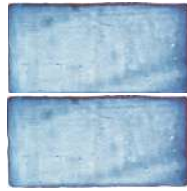

Antic Special Via Lactea CEM14