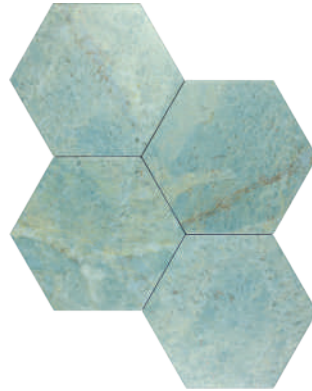

Rock Star  
collection

Floor&Wall tiles | 2D singular tiles

14x16x1cm, 5.6"x6.4"

Mate, Matt

Porcelánico, Porcelain

R10 Antideslizante, Anti-slip

Colores, Colours

Rock Star Calacatta Gold  
LB65