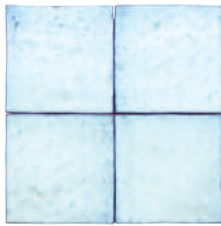

Colores, Colours

10x10x1 cm, 4" x 4"

Zelij Special Via Lactea ◯
CEM14