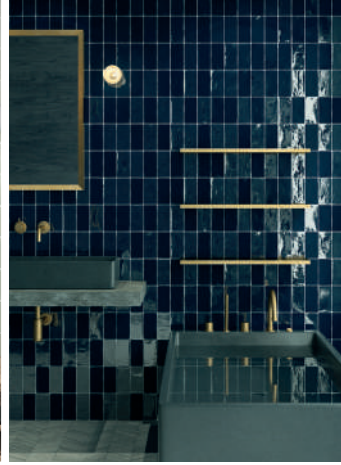

cevica®  
the tile atelier

Trending colors  
collection

Wall tiles | Our Selection tiles

-  Brillo, Shiny
-  Mate, Matt
-  Craquelé, Craquelé
-  Pasta roja, Red body
-  Relieve, Relief
-  Borde irregular, Irregular edge