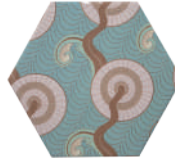

Good Vibes Dec 2
LB66