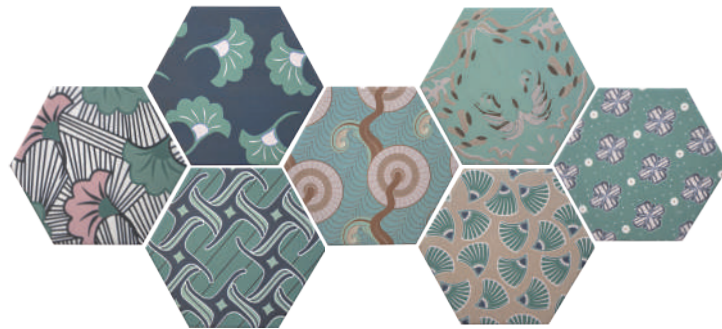

cevica®
the tile atelier

Good Vibes
collection

Floor&Wall tiles | 2D singular tiles

14x16x1cm, 5.6"x6.4"

Mate, Matt

Porcelánico, Porcelain

Antideslizante, Anti-slip

Colores, Colours

Decorados, Decors

1 m² = 52 p. Good Vibes 14x16 cm

Good Vibes Mix Dec
LB68