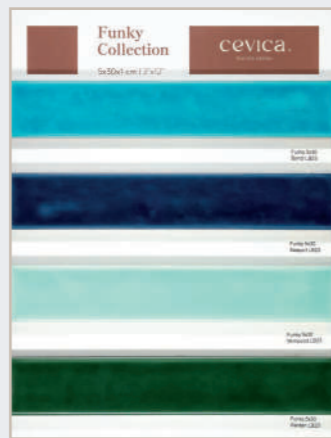

PANEL 30x40 | A227
FUNKY GEN 3 (BONDI-SEAPO-MINTW- GARD)