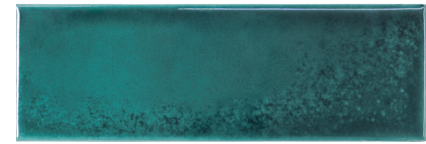

## BASES.

WALL TILES. FAÏENCES. WANDFLIESEN.

Hawaii Snow White  
LB23

Hawaii Silver Grey  
LB23

Hawaii Vallarta Blue  
LB23

Hawaii India Ink  
LB23

Hawaii Pine Grove  
LB23

Hawaii Sun Dried Tomato  
LB23