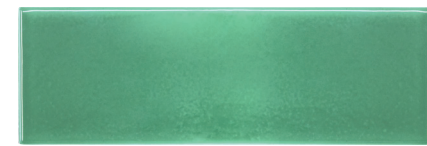

Hawaii Frog Green
LB23