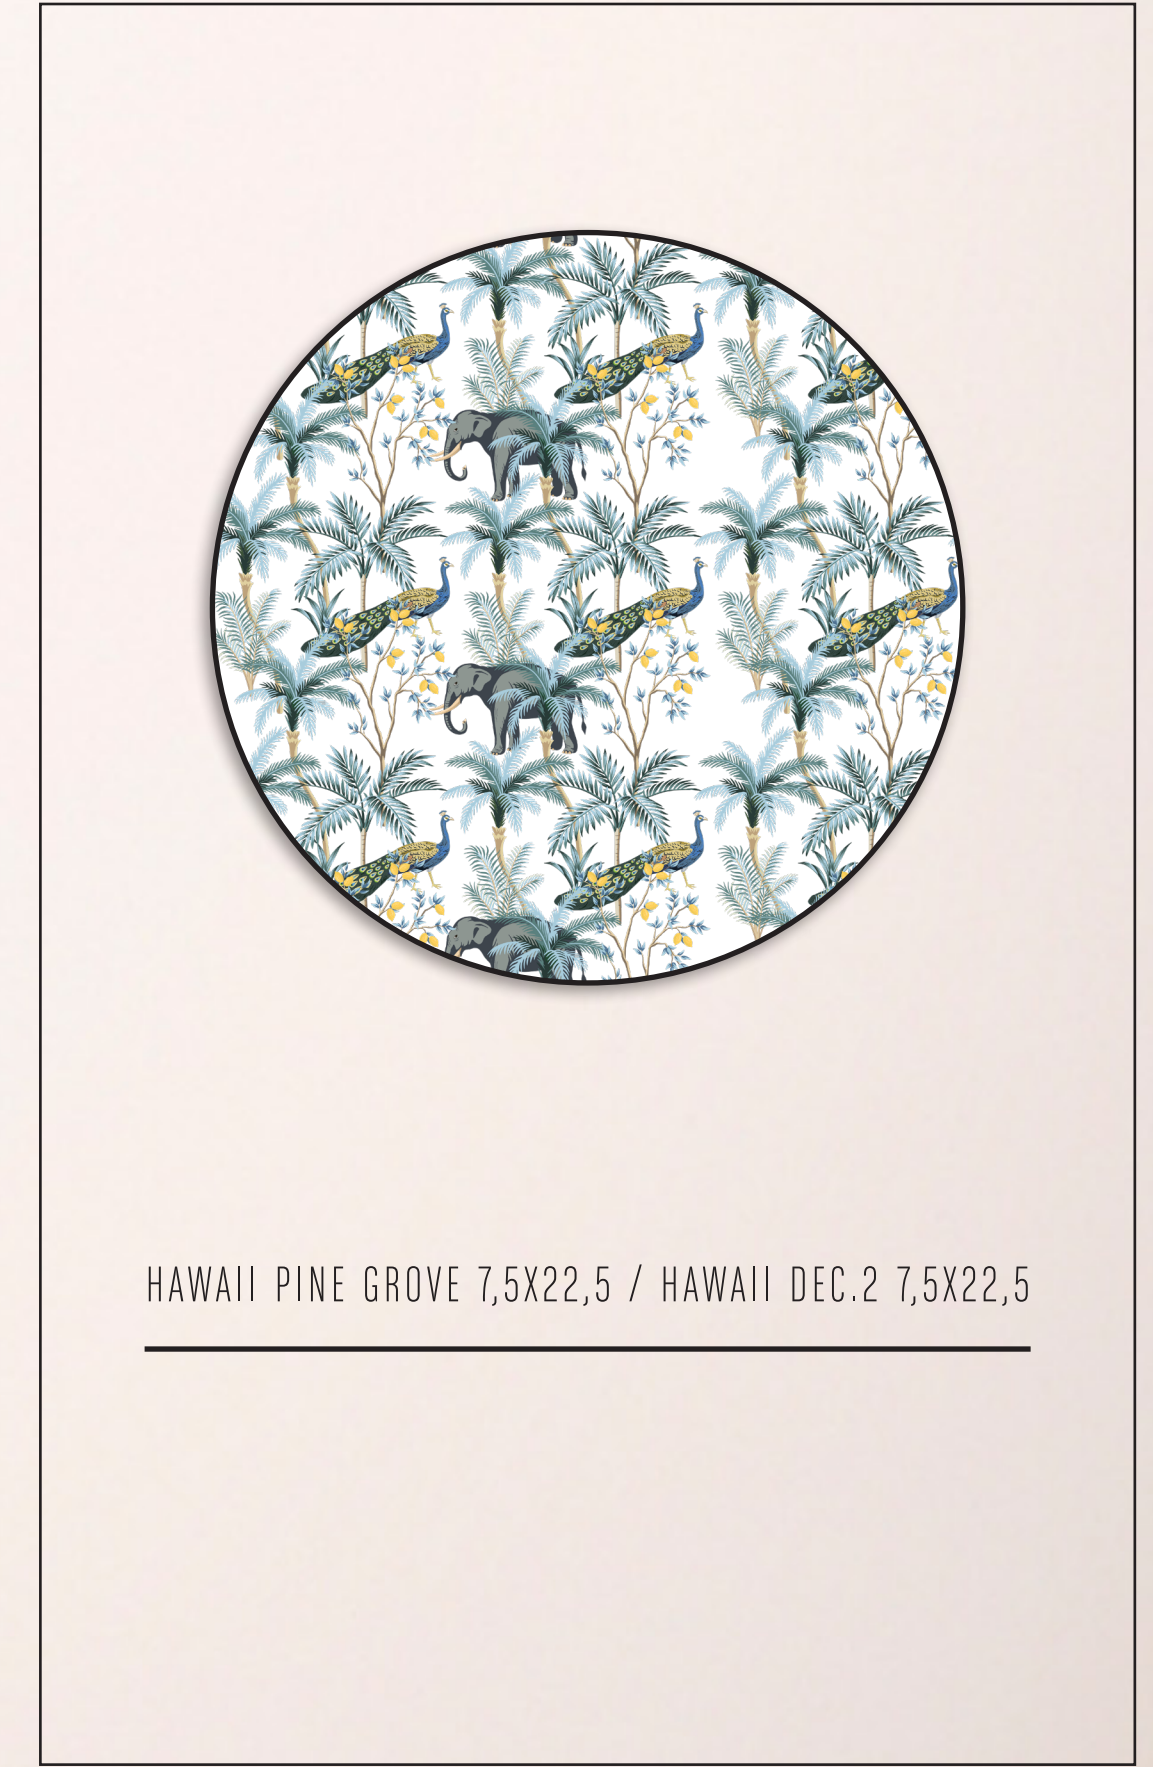

HAWAII PINE GROVE 7,5X22,5 / HAWAII DEC.2 7,5X22,5