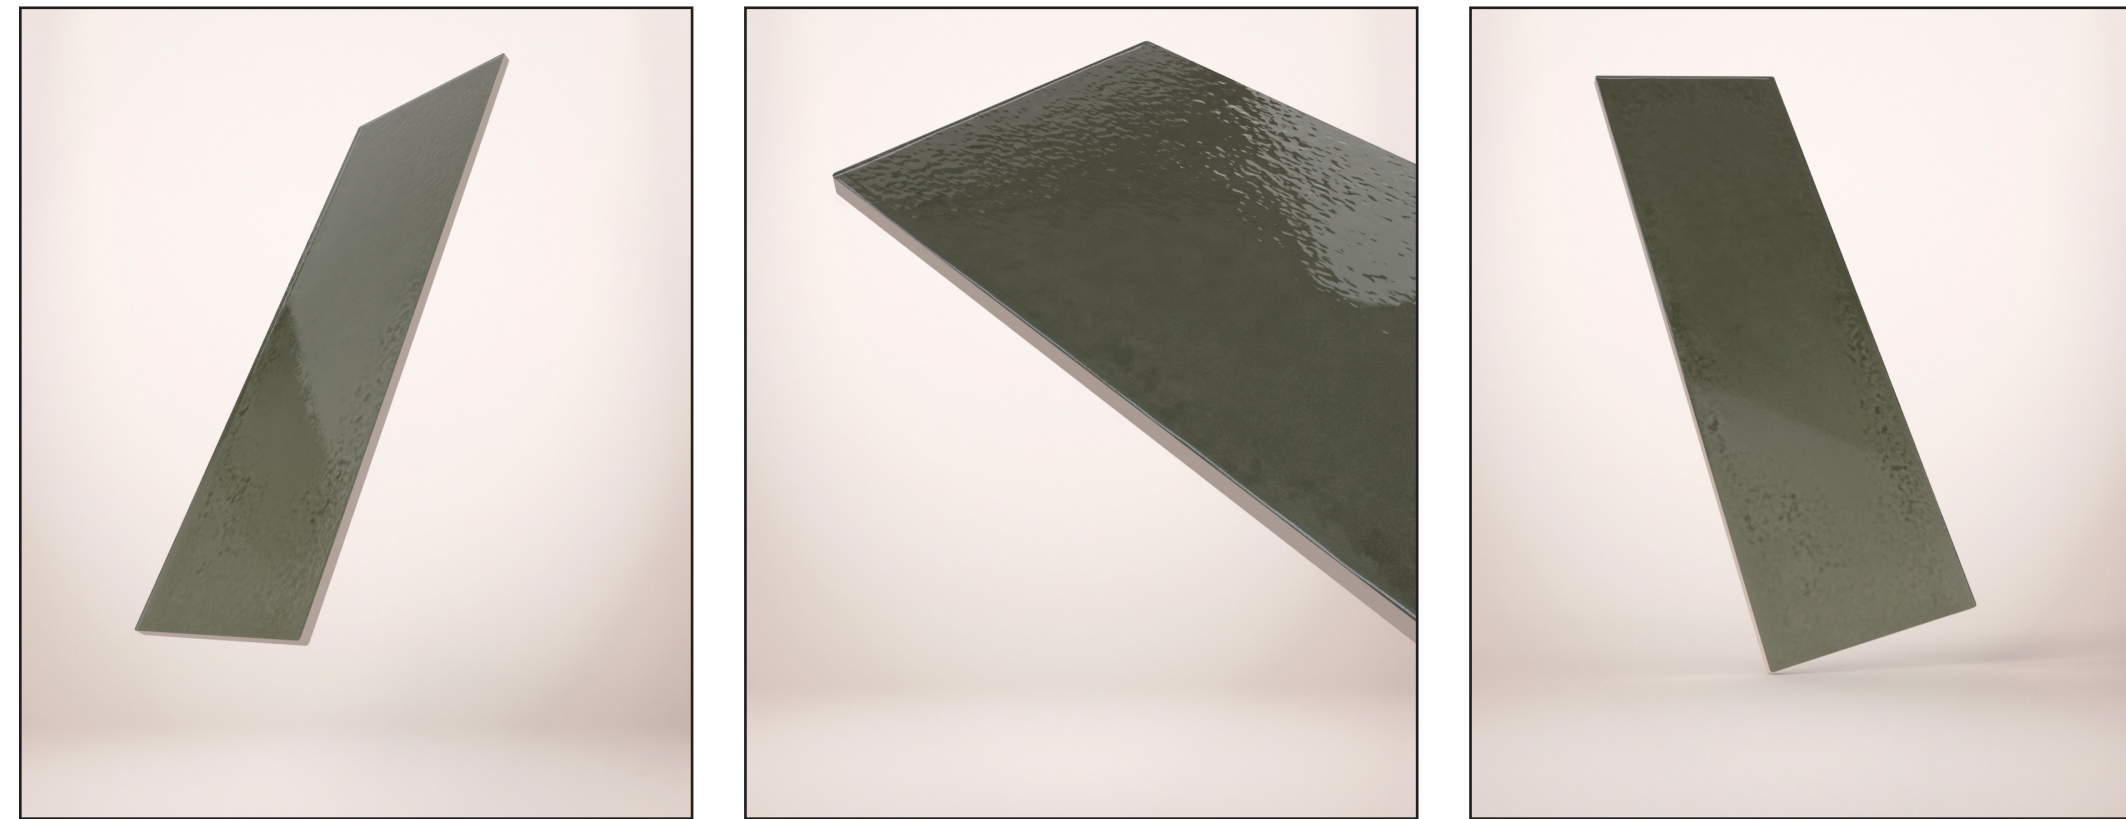

INFORMACIÓN TÉCNICA.

TECHNICAL INFORMATION. INFORMATION TECHNIQUE. TECHNISCHE INFORMATION.

CARACTERÍSTICAS TÉCNICAS.

TECHNICAL CHARACTERISTICS. CARACTÉRISTIQUES TECHNIQUES. TECHNISCHE EIGENSCHAFTEN.

Serie	UNE-EN-ISO 10545-3 Absorción de agua Water absorption	UNE-EN-ISO 10545-11 Resistencia al cuarteo Crazing resistance	UNE-EN-ISO 10545-13 Resistencia química Chemical resistance		
Hawaii	>10%	OK	GLA		
	UNE-EN-ISO 10545-14 Resistencia a las manchas Stain resistance	UNE-EN-ISO 10545-4 Resistencia a la flexión N/mm2 Bending strenght	UNE-EN-ISO 10545-9 Resistencia choque térmico Thermal shock resistance		
	5	>12 N/mm2	Resist / Resiste		
	DESTONIFICADO Shade variation	CONTORNO IRREGULAR Irregular contour	VARIOS MOLDES Several molds	SI ENCIMERAS Ok kitchen worktops	JUNTA RECOMENDADA Recommended joint
				✓	1

SIMBOLOGÍA. SYMBOLISM. SYMBOLOGIE. SYMBOLE.

<u>Revestimiento</u> <u>Wall tiles</u> <u>Faïences murales</u> <u>Wandfliesen</u>	<u>Brillo</u> <u>Shiny</u> <u>Brillant</u> <u>Glänzend</u>	<u>Pasta blanca</u> <u>White body</u> <u>Pâte blanche</u> <u>Weisser Scherben</u>
<u>Modelo</u> <u>Model</u> <u>Modèle</u> <u>Bezeichnung</u>	<u>Medida</u> <u>Size</u> <u>Dimension</u> <u>Maße</u>	<u>Pzs / Caja</u> <u>Pcs / Box</u> <u>Pcs / Boîte</u> <u>Stck / Karton</u>
<u>Kg / Caja</u> <u>Kg / Box</u> <u>Kg / Boîte</u> <u>KG / Karton</u>	<u>M²/Caja</u> <u>Sqm/Box</u> <u>m²/Boîte</u> <u>m²/Karton</u>	<u>Caja/ Europallet</u> <u>Box / Europallet</u> <u>Boîte / Europalette</u> <u>Kartons / Europalette</u>

PACKING LIST. PACKING LIST. BOÎTAGE. PACKLISTE

Serie						
Hawaii	Base	22.5x7.5 / 3'x9'	78	17.23	1.316	60
	Decorado	22.5x7.5 / 3'x9'	78	17.23	1.316	60