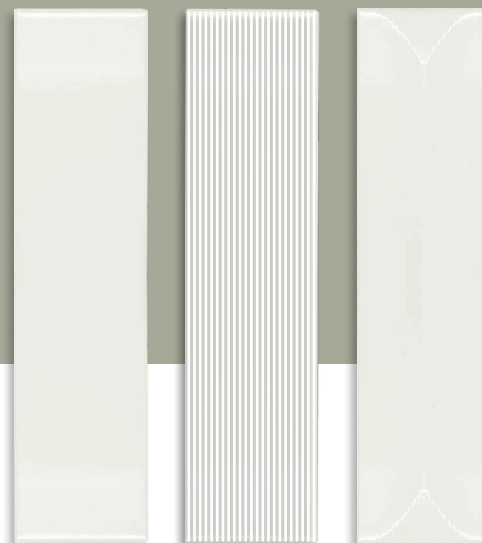

ROCKY TRAILS COLLECTION

rocky trails flat luxe white 7,5x30 cm
rocky trails trend luxe white 7,5x30 cm
rocky trails top luxe white 7,5x30 cm