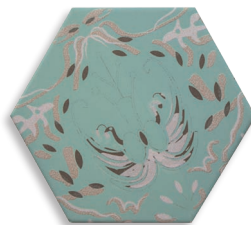

RUSTIC COLLECTION

rustic ligh grey 5x25 cm

GOOD VIBES COLLECTION

good vibes mix deco. 14x16 cm