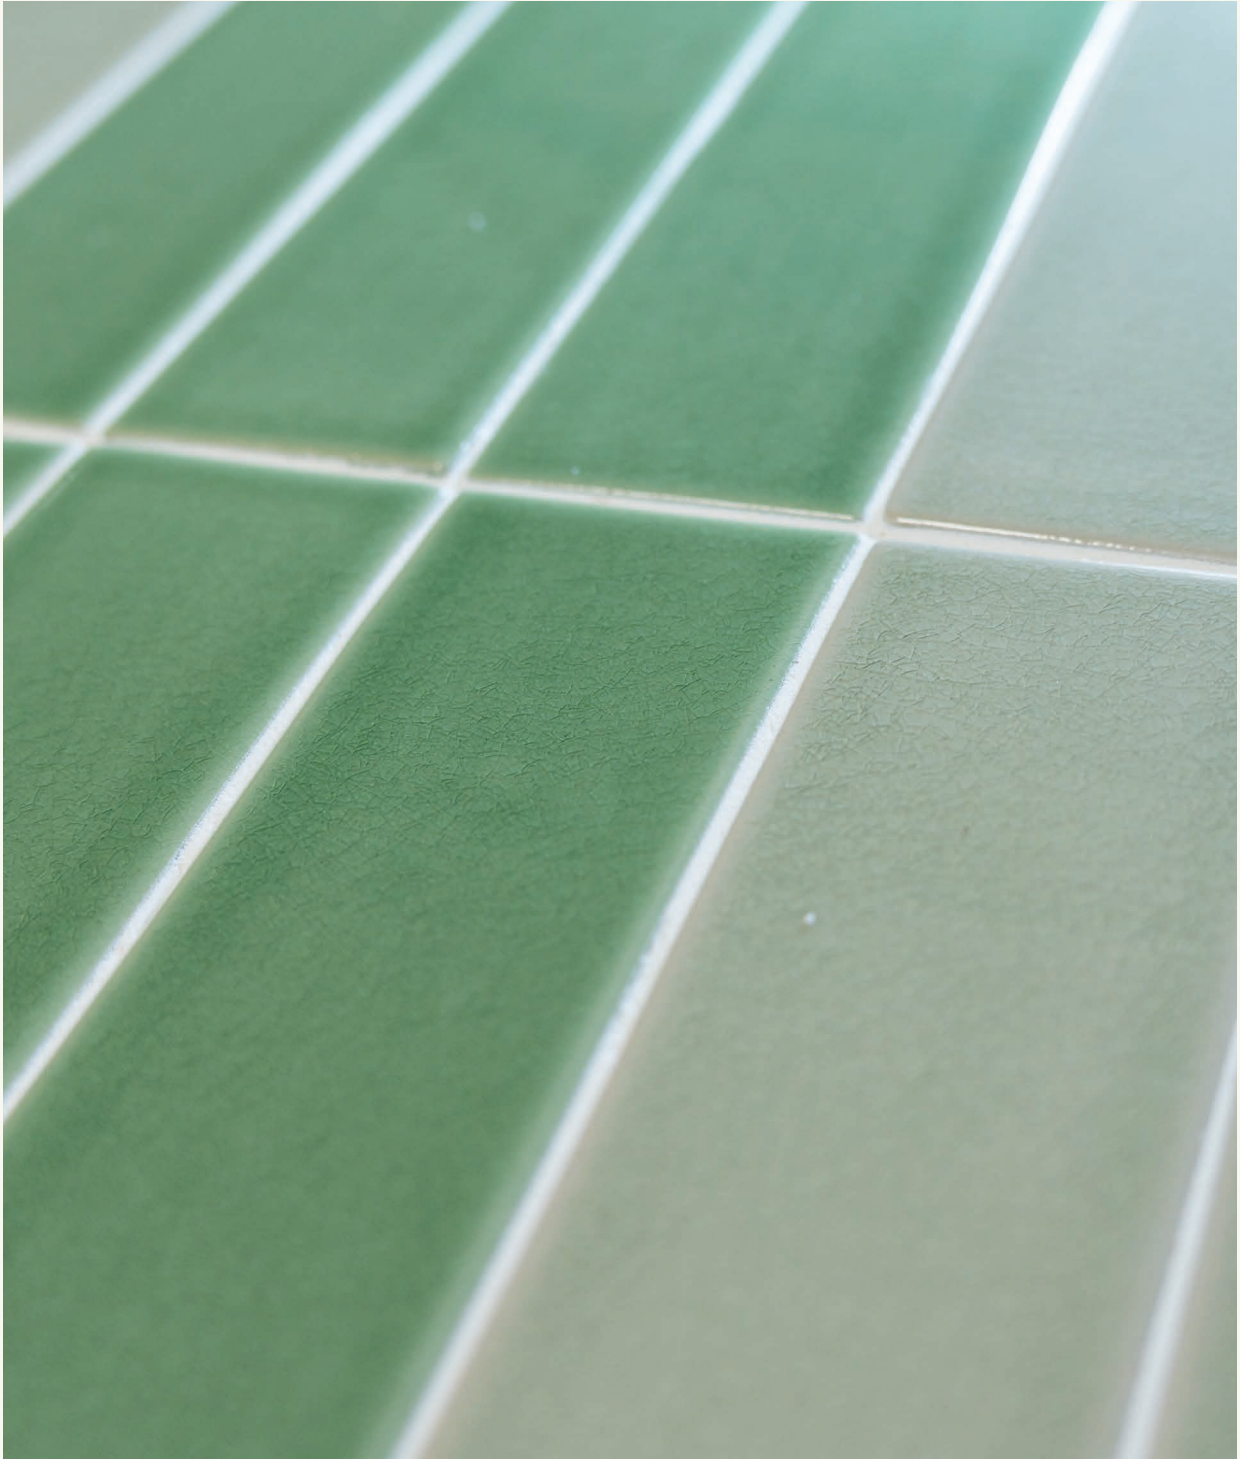

Bohême collection

/6

Bohême Green | Bohême Sage

El minicraquelé en nuestros azulejos crea un sutil entramado que realza la profundidad de los colores y aporta un toque de elegancia atemporal

The minicrackle finish on our tiles creates a subtle network that enhances the depth of colors and adds a touch of timeless elegance